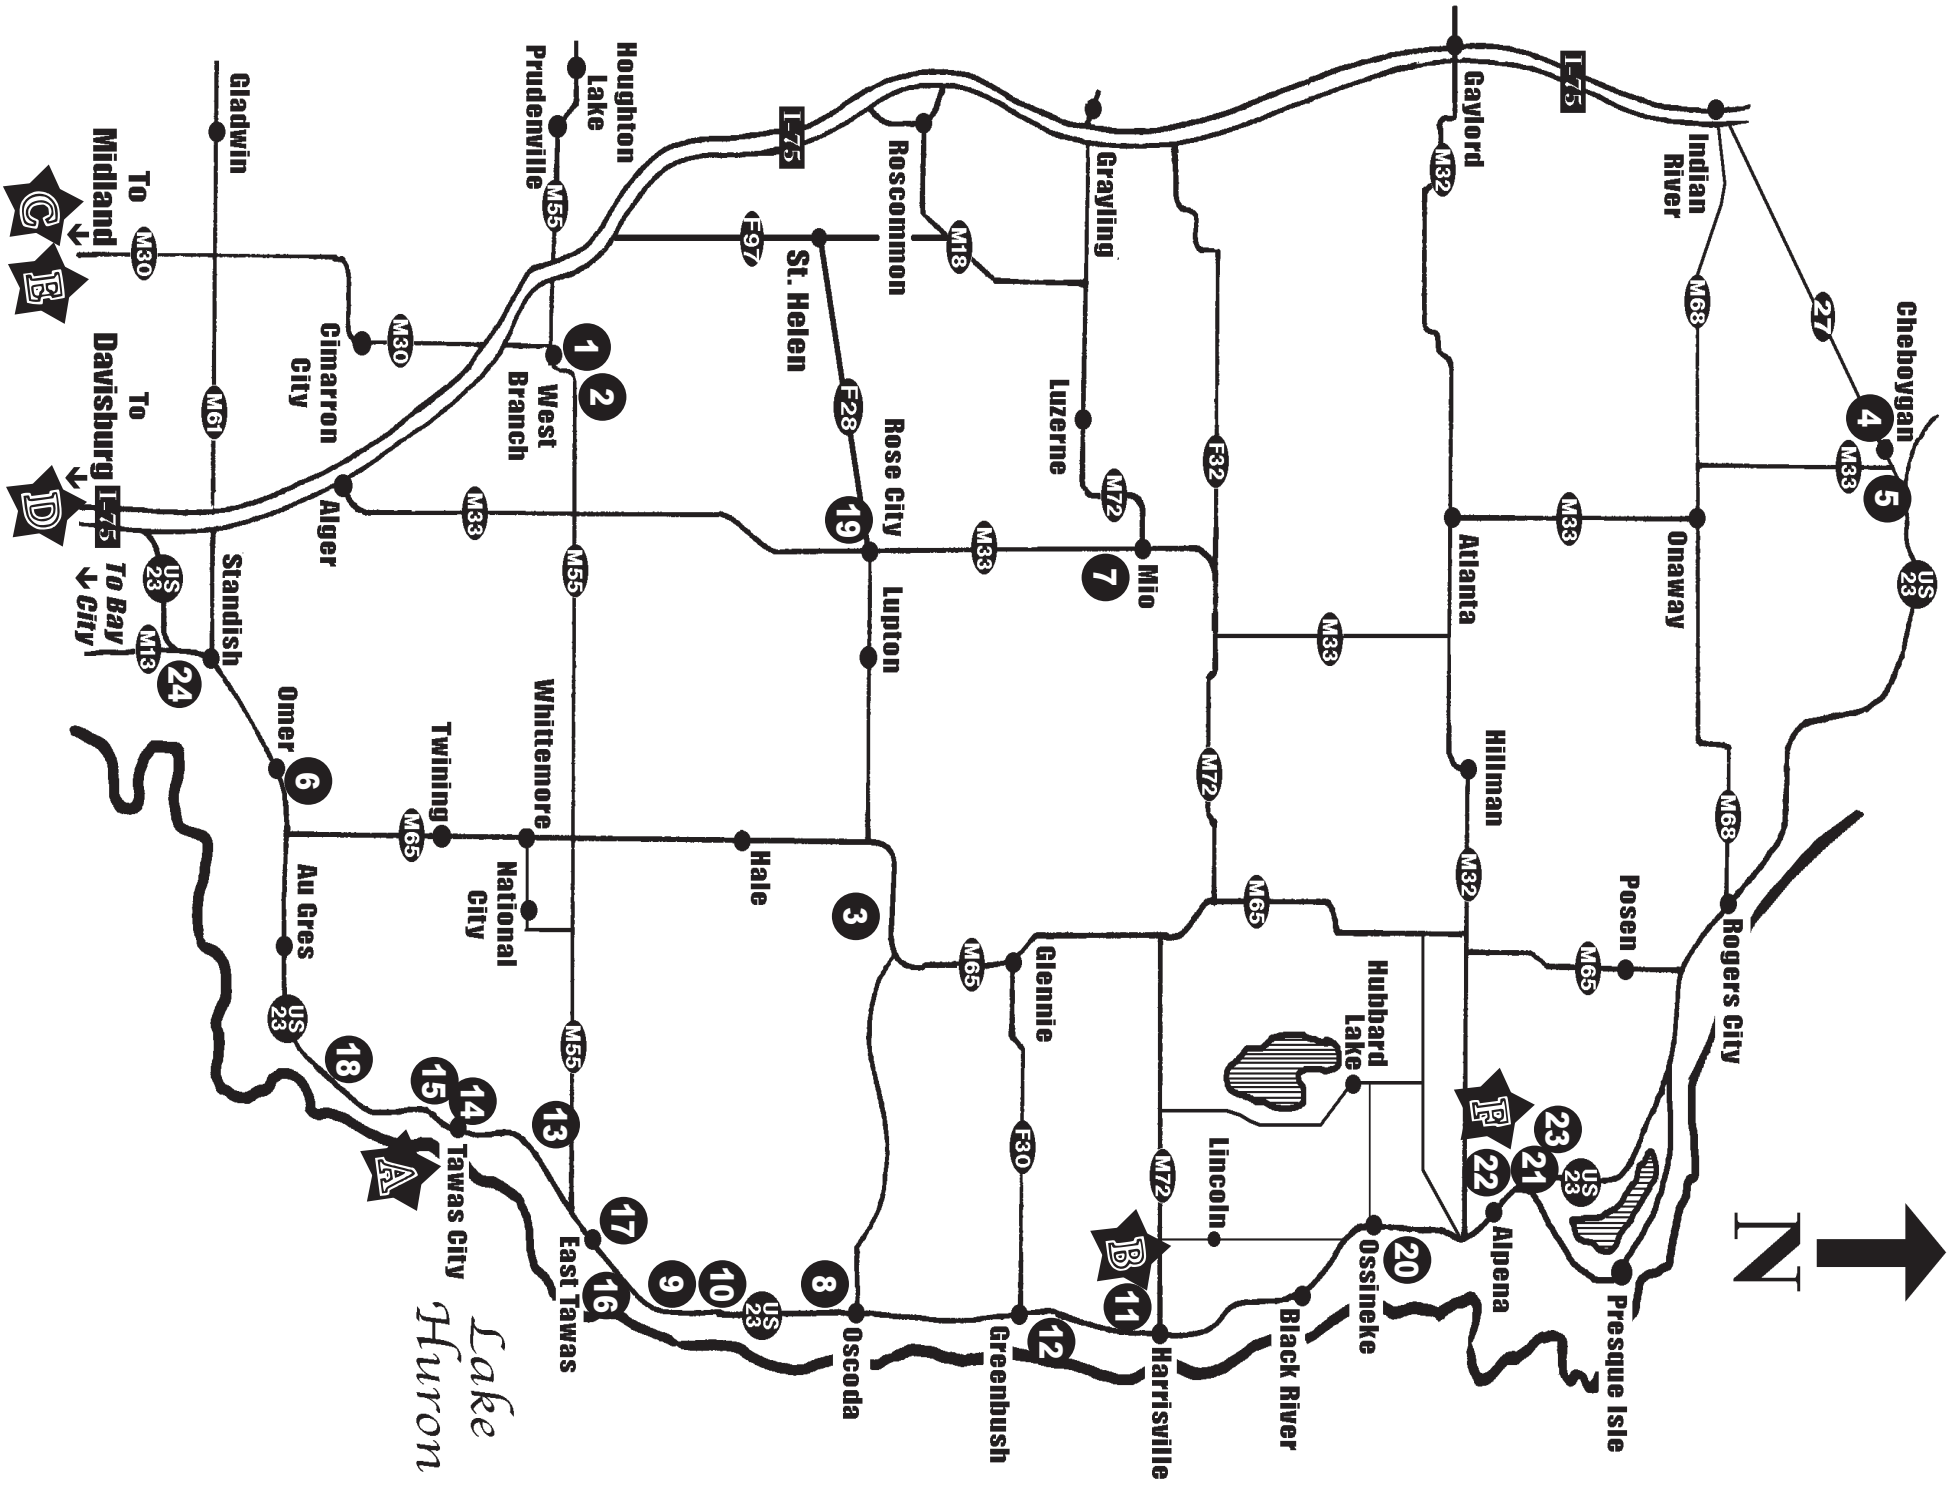

Northeastern Michigan Antique Shop Directory

Brochure expires March 2018

SPECIAL EVENTS

Michigan Antique Festivals Davisburg
Springfield Oaks County Park
12451 Andersonville Rd., Davisburg, MI. 48350
May 6-7 & October 7-8, 2017
MiAntiqueFestival.com • 989-687-9001

Michigan Antique Festivals - Midland
Midland County Fairgrounds
6905 Eastman Ave., Midland, MI 48642
June 3-4 July 22-23 Sept. 23-24, 2017
MiAntiqueFestival.com • 989-687-9001

Northern Pickers, Antiques & Salvage Show
Previously *Tawas Antiques on the Bay*
Tawas City Shoreline Park
Sat. Aug. 12, 2017, 9-5 • Sun., Aug. 13, 2017 10-4
For info call Judy (810) 730-1449

HARRISVILLE'S 22nd ANNUAL ANTIQUES & COLLECTIBLES SHOW
Saturday, July 8th 9am to 5pm & Sunday, July 9th 10am to 4pm
Under the Big Tent at the Harrisville Harbor in Harrisville, Michigan
Antiques - Food - Good Times in a Beautiful Setting
Sponsored by Alcona County Chamber of Commerce
www.alconacountychamberofcommerce.com

BIG OL' BARN SALE - Indoor Antique Flea Market
Y'all Come! May 13th & Oct. 7th, 2017
Antiques, Collectibles & World Class Vintage Junk
Midland Fairgrounds- 9AM-4PM - parking $2.00
BigOlBarnSaleMidland.com • 989-600-4057

PACE & HONG AUCTIONS
ALPENA & MICHIGAN'S INDOOR & ON-SITE AUCTIONS
Collections, Estate Sales & Liquidations of ALL Types
989-727-0011
www.PaceHongAuctions.com